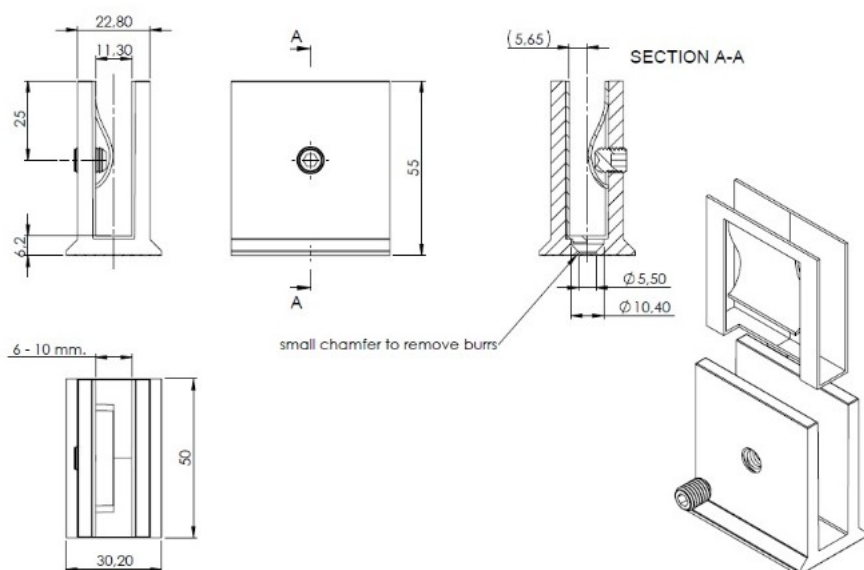

PRODUCT SHEET

Description:

Glass Clamp "Kos", Alu Finish, Floor/Glass, 55x50x30mm, 6-10 mm, Glass Thickness, No Cutting, Brass Material

Item number:

15.23.780-7

Units	Box	Carton	HS Code	Barcode
Pcs.	1	50	8302419000	
				5704866513791